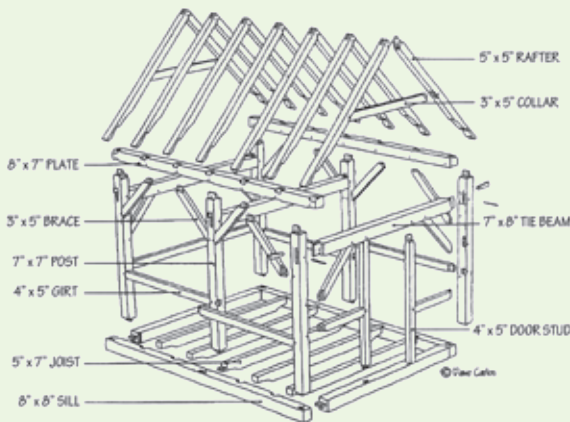

HANDCRAFTED TIMBER FRAME

FOR SALE

SOLD!

**Our 2019 workshop frame is for sale.
Call Peter Haney, workshop organizer,
for details, 970-482-1366**

at a great price!

Please visit our website:
rockymountainworkshops.com

Contact Peter Haney
at 970-482-1366
or haneyrmw@frii.com
for more details,
including transportation
and payments.

All connections are traditional "mortise and tenon" pegged joinery. Dimensions are 12' x 16' and includes a floor system and large horizontal beams for an upper loft. Made of locally harvested and milled wood. A great frame for a cabin, garden shed, art studio, outdoor pavilion. As a workshop project, this frame is being sold at the discounted price of $7625 FOB Colorado State University Mountain Campus. Frame will be available late August to early September, 2018. Photos of finished frames and references from previous workshop frame buyers are available.