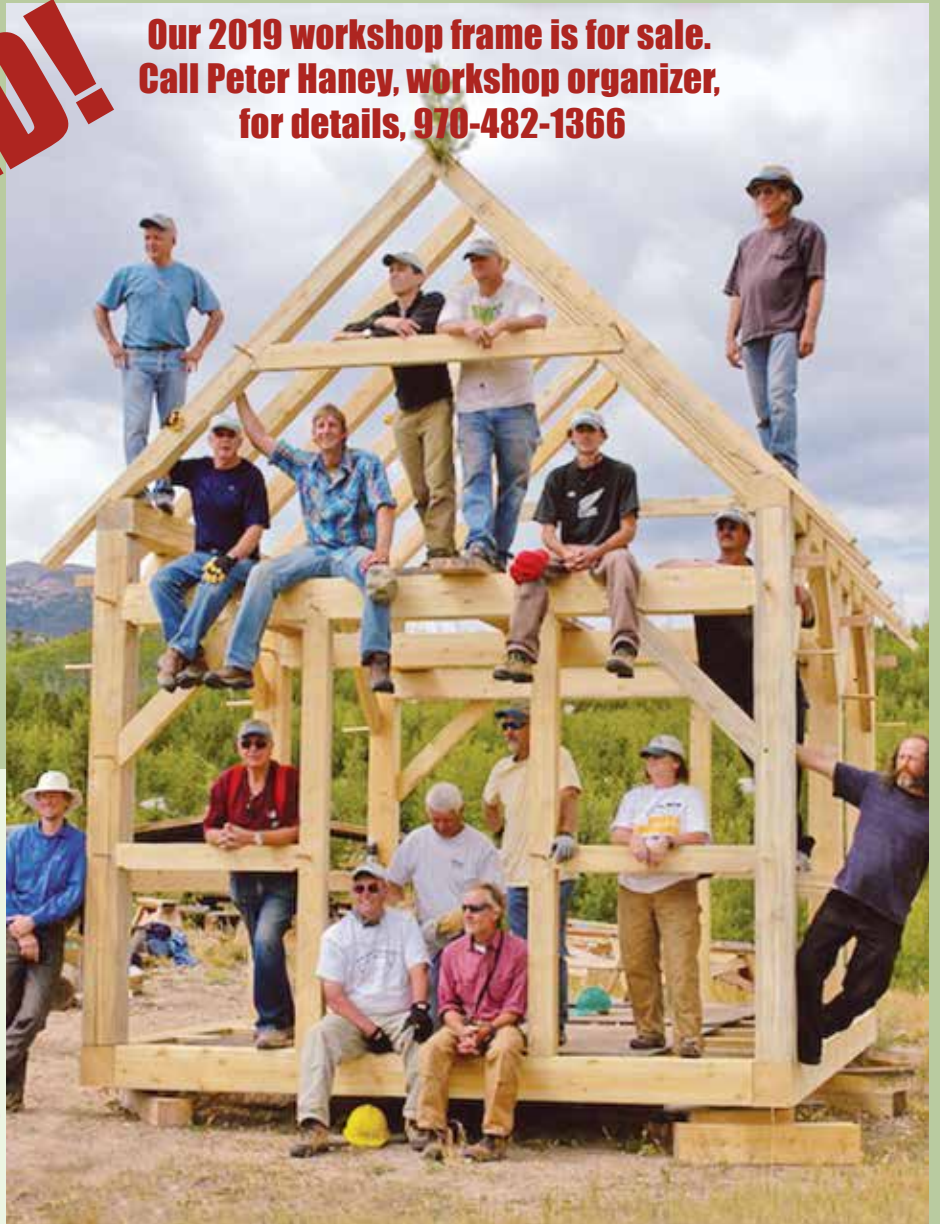

HANDCRAFTED TIMBER FRAME

FOR SALE

SOLD!

**Our 2019 workshop frame is for sale.
Call Peter Haney, workshop organizer,
for details, 970-482-1366**

at a great price!

Please visit our website:
rockymountainworkshops.com

Contact Peter Haney
at 970-482-1366
or haneyrmw@frii.com
for more details,
including transportation
and payments.

All connections are traditional "mortise and tenon" pegged joinery. Dimensions are 12' x 16' and includes a floor system and large horizontal beams for an upper loft. Made of locally harvested and milled wood. A great frame for a cabin, garden shed, art studio, outdoor pavilion. As a workshop project, this frame is being sold at the discounted price of $7625 FOB Colorado State University Mountain Campus. Frame will be available late August to early September, 2018. Photos of finished frames and references from previous workshop frame buyers are available.