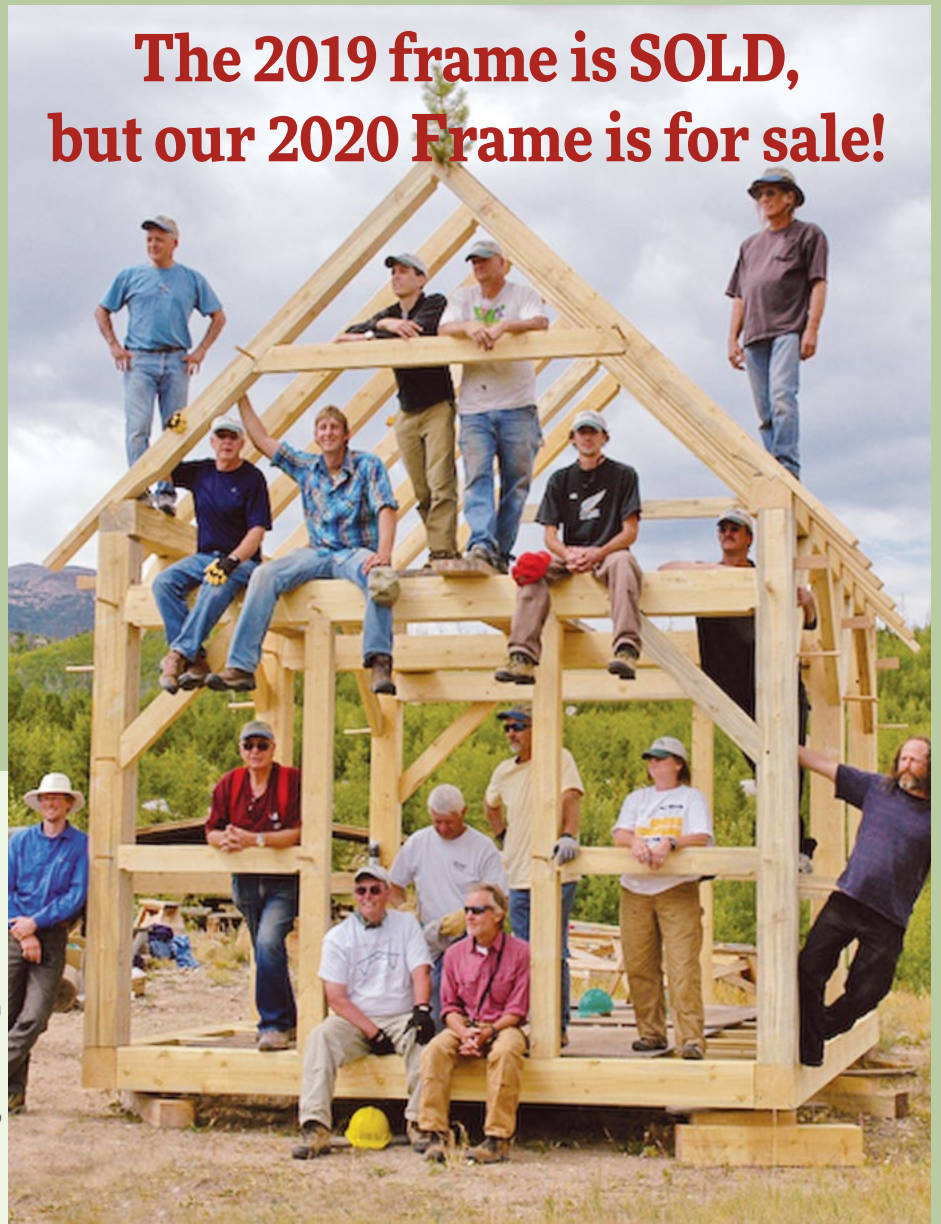

HANDCRAFTED TIMBER FRAME

FOR SALE

at a great price!

**The 2019 frame is SOLD,
but our 2020 Frame is for sale!**