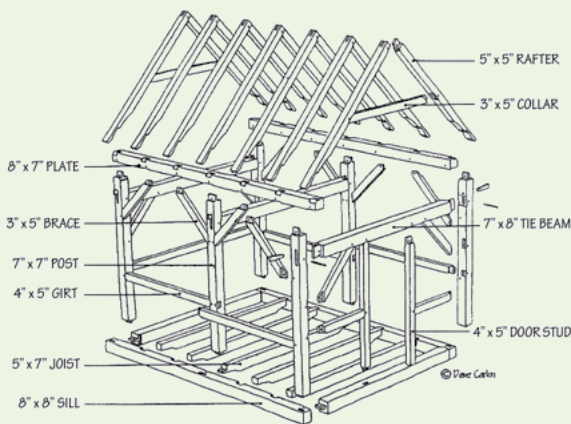

Please visit our website:
rockymountainworkshops.com

Contact Peter Haney
at 970-482-1366
or haneyrmw@frii.com
for more details,
including transportation
and payments.

All connections are traditional "mortise and tenon" pegged joinery. Dimensions are 12' x 16' and includes a floor system and large horizontal beams for an upper loft. Made of locally harvested and milled wood. A great frame for a cabin, garden shed, art studio, outdoor pavilion. As a workshop project, this frame is being sold at the discounted price of $7800.00 FOB Colorado State University Mountain Campus. Frame will be available late August to early September, 2020. Photos of finished frames and references from previous workshop frame buyers are available.