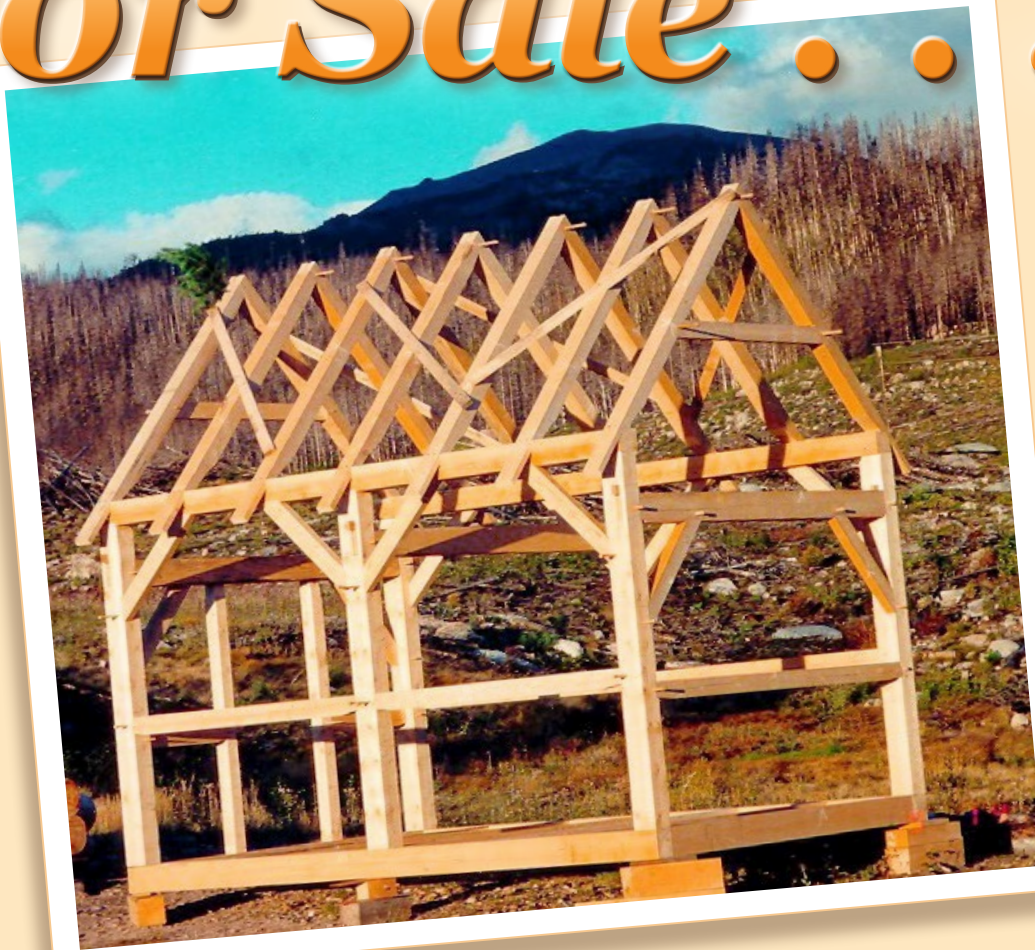

For Sale

and at a Great Price!

Traditional, hand-crafted timber frame. All connections are traditional "mortise and tenon", pegged joinery. Dimensions are 12' x 16' and includes a floor system and large horizontal beams for an upper loft. Made of locally harvested and milled wood. A great frame for a cabin, garden shed, art studio, outdoor pavilion.

As a workshop project, this frame is being sold at the discount price of \$6800 FOB Colorado State University Mountain Campus, Pingree Park, CO. Frame will be available Sept. 21, 2013. Photos of finished frames and references from previous workshop frame buyers are available. Contact Peter Haney, 970-482-1366, haneyrmw@frii.com for more details, including transportation and payments.

HAND-CRAFTED TIMBER FRAME