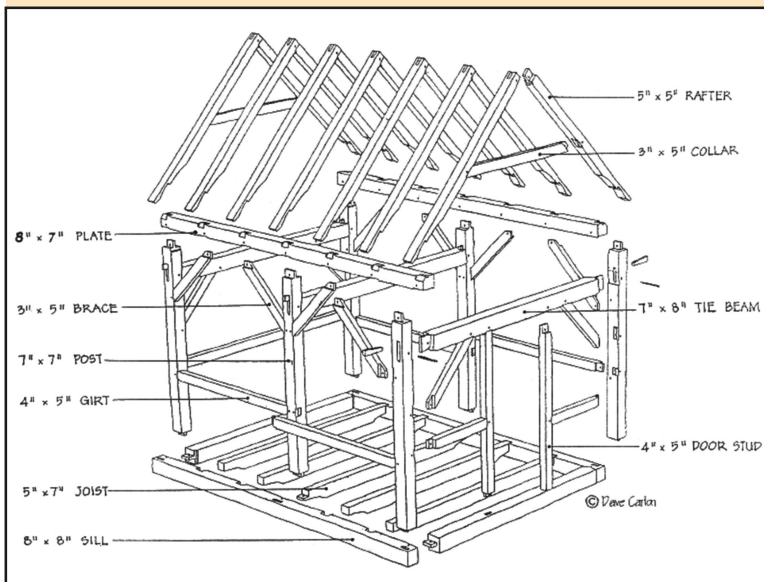

For Sale

and at a Great Price!

Traditional, hand-crafted timber frame. All connections are traditional "mortise and tenon", pegged joinery. Dimensions are 12' x 16' and includes a floor system and large horizontal beams for an upper loft. Made of locally harvested and milled wood. A great frame for a cabin, garden shed, art studio, outdoor pavilion.

As a workshop project, this frame is being sold at the discount price of \$6800 FOB Colorado State University Mountain Campus, Pingree Park, CO. Frame will be available Sept. 21, 2013. Photos of finished frames and references from previous workshop frame buyers are available. Contact Peter Haney, 970-482-1366, haneyrmw@frii.com for more details, including transportation and payments.

HAND-CRAFTED TIMBER FRAME